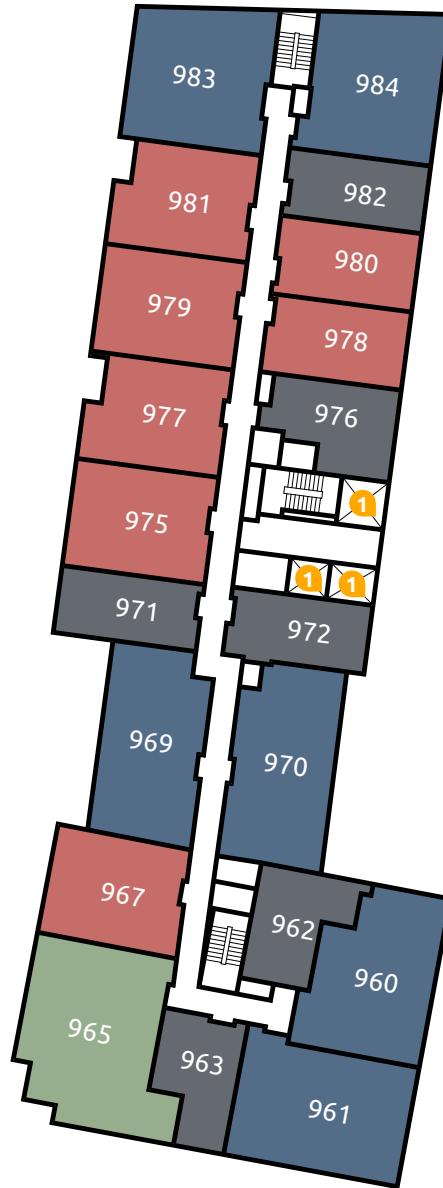

# Levels 2 to 10

BUILDING MAP

## 345 HARRISON

UNIT TYPE

- Studio
- 1 Bedroom
- 2 Bedrooms
- 3 Bedrooms

FEATURES

- Elevator

UDR.com

345 HARRISON AVE  
BOSTON, MA 02118