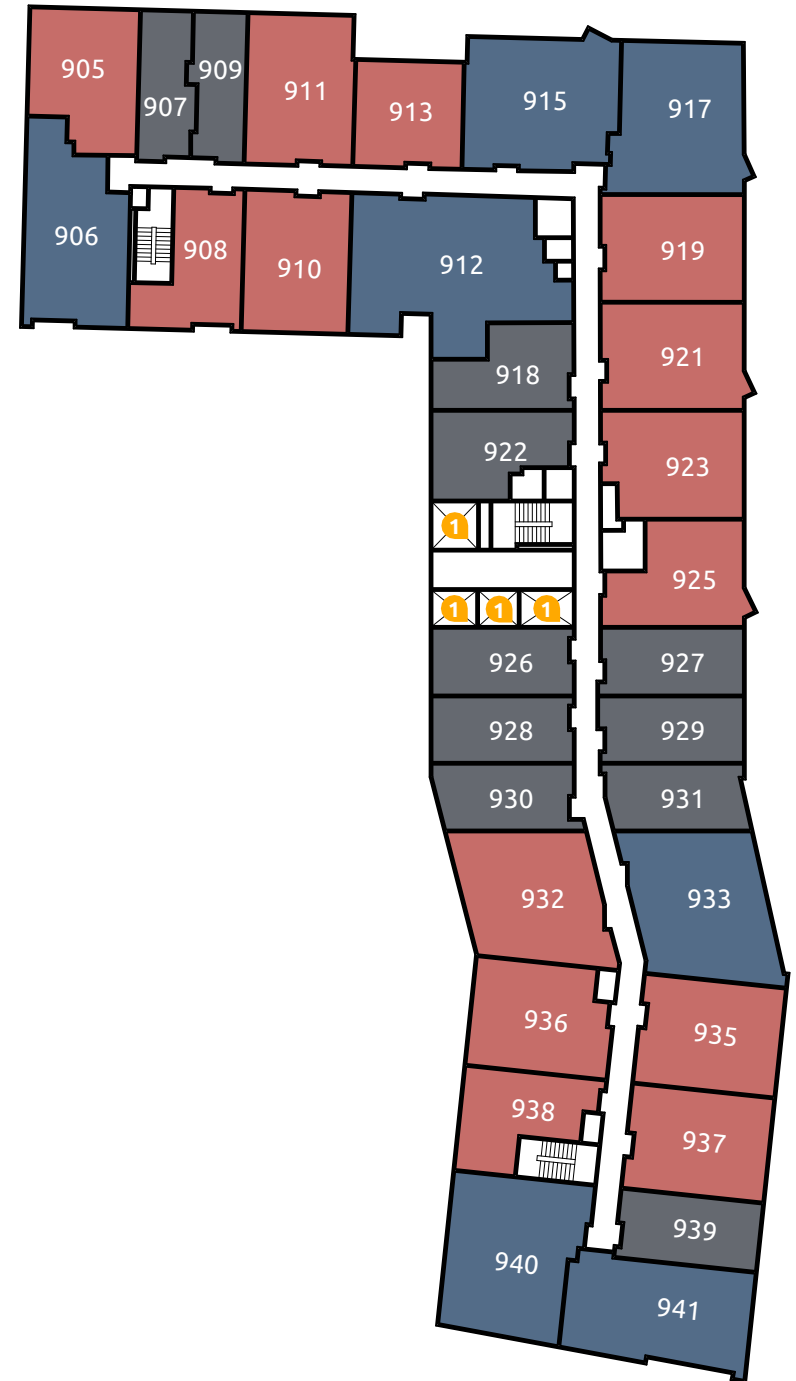

# Levels 2 to 10

BUILDING MAP

## 345 HARRISON

UNIT TYPE

- Studio
- 1 Bedroom
- 2 Bedrooms
- 3 Bedrooms

FEATURES

- Elevator

UDR.com

345 HARRISON AVE  
BOSTON, MA 02118